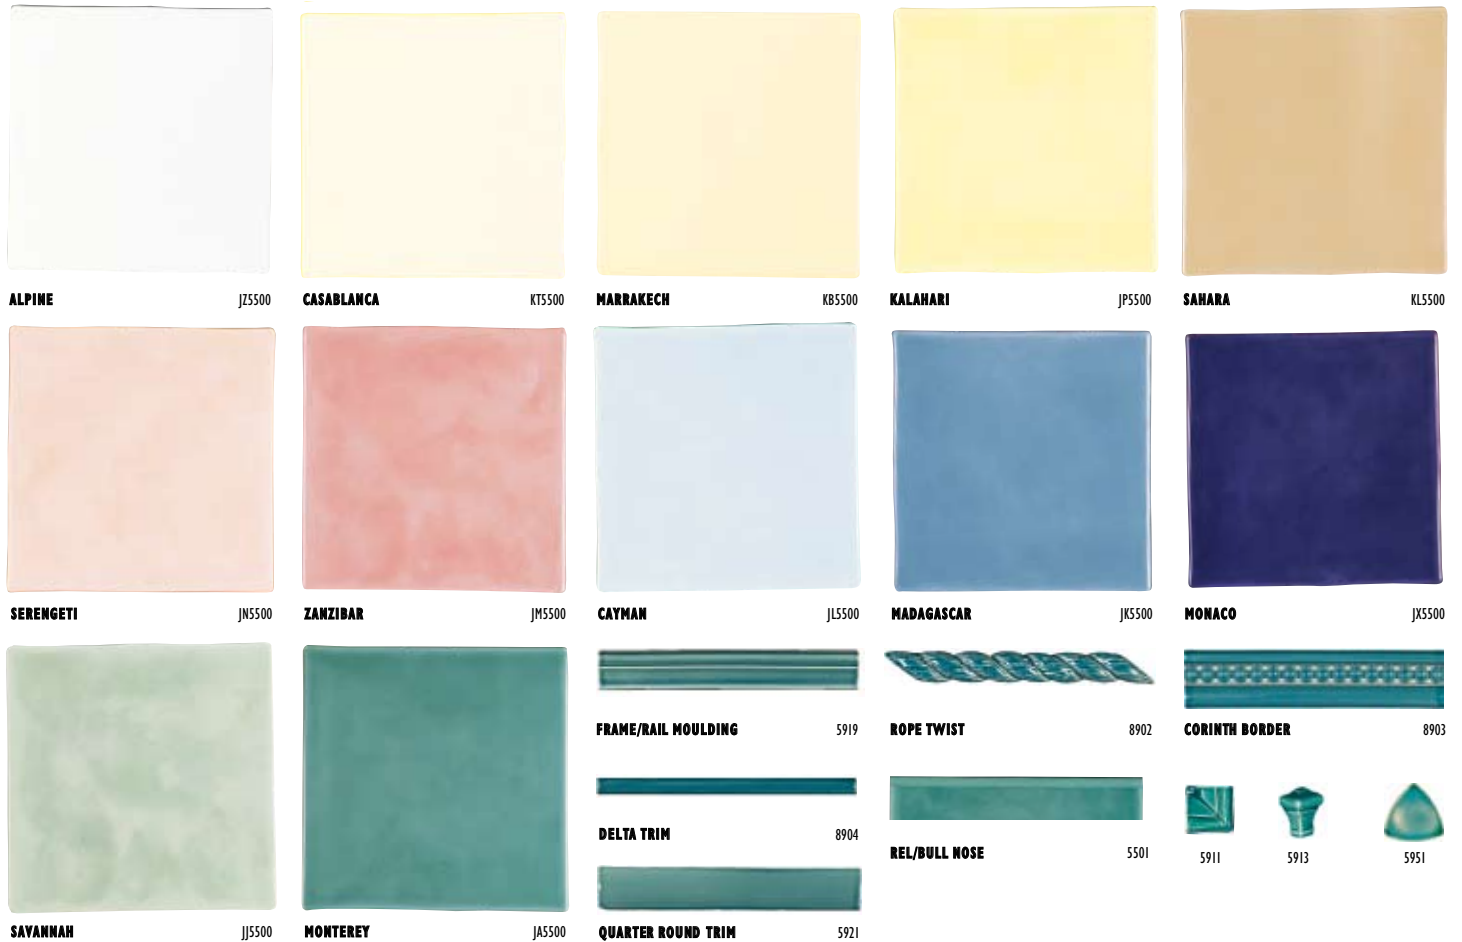

Colour Palette

Original Style's distinctive selection of glazed finishes provides you with a textural and tonal choice as well as the ability to embellish your bathroom with attractive rails, frames and borders.

Gloss field tiles 200mm x 200mm x 10mm (8" x 8" x 3/8")

COLOURS		ALPINE	CASABLANCA	MARRAKECH	KALAHARI	SAHARA	SAVANNAH	MONTEREY	SERENGETI	ZANZIBAR	CAYMAN	MADAGASCAR	MONACO
Field tile (gloss)	200 x 200mm 8" x 8"	JZ5500	KT5500	KB5500	JP5500	KL5500	JJ5500	JA5500	JN5500	JM5500	JL5500	JK5500	JX5500
Field tile (matt)	200 x 200mm 8" x 8"	MJZ5500	n/a	MKB5500	MJP5500	MKL5500	n/a	n/a	n/a	MJM5500	MJL5500	MJK5500	n/a
Frame tile (gloss)	200 x 200mm 8" x 8"	JZ5502	KT5502	KB5502	JP5502	n/a	n/a	n/a	n/a	n/a	JL5502	n/a	n/a
Frame tile (matt)	200 x 200mm 8" x 8"	n/a	n/a	MKB5502	n/a	n/a	n/a	n/a	n/a	n/a	n/a	n/a	n/a
Frame/rail moulding*	200 x 30mm 8" x 1 1/4"	KA5919	KT5919	KB5919	JP5919	KL5919	JJ5919	JA5919	JN5919	JM5919	JL5919	JK5919	n/a
Rope twist border*	200 x 30mm 8" x 1 1/4"	n/a	KT8902	KB8902	JP8902	KL8902	JJ8902	JA8902	JN8902	JM8902	JL8902	JK8902	n/a
Corinth border*	200 x 50mm 8" x 2"	KA8903	KT8903	KB8903	JP8903	KL8903	JJ8903	JA8903	n/a	JM8903	JL8903	JK8903	n/a
Delta trim*	200 x 12mm 8 x 1/2"	KA8904	KT8904	KB8904	JP8904	KL8904	JJ8904	JA8904	JN8904	JM8904	JL8904	JK8904	n/a
Frame corner moulding – internal* (set of 4)	30 x 30mm 1 1/4" x 1 1/4"	KA5911	KT5911	KB5911	JP5911	KL5911	JJ5911	JA5911	JN5911	JM5911	JL5911	JK5911	n/a
Rail corner moulding – External* (set of 4)	30 x 30mm 1 1/4" x 1 1/4"	KA5913	KT5913	KB5913	JP5913	KL5913	JJ5913	JA5913	JN5913	JM5913	JL5913	JK5913	n/a
Quarter round trim – external*	200 x 30mm 8" x 1 1/4"	n/a	KT5921	KB5921	n/a	KL5921	n/a	JA5921	n/a	JM5921	n/a	JK5921	n/a
Quarter round beak – external* (set of 4)		n/a	KT5951	KB5951	n/a	KL5951	n/a	JA5951	n/a	JM5951	n/a	JK5951	n/a
REL/Bull nose*	200 x 50mm 8" x 2"	JZ5501	KT5501	KB5501	JP5501	KL5501	JJ5501	JA5501	JN5501	JM5501	JL5501	JK5501	n/a

* ALL TRIM TILES AND MOULDINGS HAVE A GLOSS GLAZE.