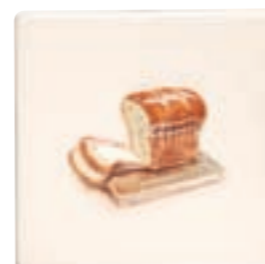

Bon Appétit

Superbly sculpted and detailed tiles, borders and plaques, each displaying arrays of traditional foods from three different European countries, all individually hand-painted on Clematis background.

- Tiles:** 100 x 100mm (4" x 4")
- Plaque:** 300 x 200mm (12" x 8")
- Borders:** 198 x 35mm (7¹³/₁₆" x 1³/₈")
- Corner:** 35 x 35mm (1³/₈" x 1³/₈")

Olive Corner KHP5661B

Olive Border KHP5654B

Coffee Grinder KHP5652B

Olive KHP5648B

Tiles used in this setting
 KB5900 Clematis gloss field KHP5654B Hand-painted Olive border KHP5661B Hand-painted Olive corner
 LC5900 Eucalyptus gloss field KHP5648B Hand-painted Olive

Teapot KHP5649B