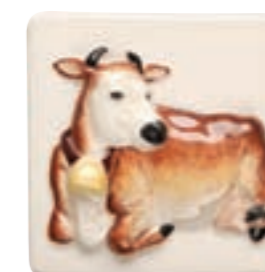

À La Ferme

FARMYARD ANIMALS – a series of 13 authentically relief-moulded designs with characteristic animals, birds and scenes, each available individually hand-painted on Clematis background.

Tiles: 100 x 100mm (4" x 4")
Plaque: 300 x 300mm (12" x 12")
Borders: 200 x 50mm (8" x 2")

Tiles used in this setting
 KB5900 - Clematis gloss field
 KN5910 - Crabapple gloss trim
 KP5900 - Honeysuckle gloss field
 KP5903 - Honeysuckle gloss triangle
 KHP5799B - Hand-painted Farmyard plaque
 KHP5794B/KHP5797B - Hand-painted À La Ferme borders

Farmyard Plaque KHP5799B

Poultry Border KHP5794B

Piglet & Lamb Border KHP5795B

Piglets Border KHP5796B

Geese Border KHP5797B

Hen & Chicks KHP5780B

Cockerel KHP5781B

Cow KHP5782B

Ducks KHP5783B

Geese KHP5784B

Pig KHP5785B

Ewe & Lamb KHP5786B

Shire Horse KHP5787B