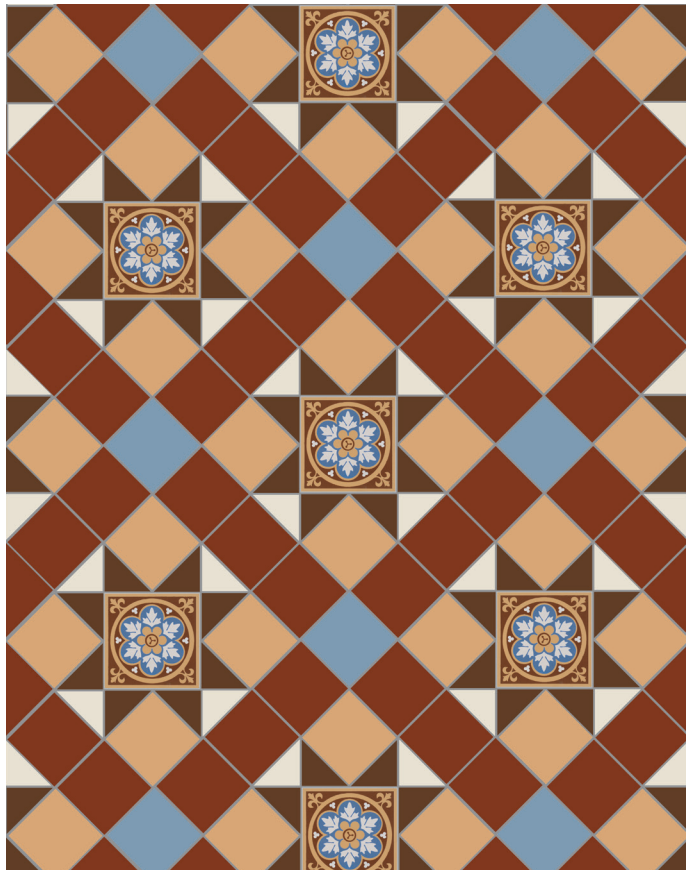

Tiles per square metre (10 ¾ square feet) based on pattern swatch:

SAMPLE*	SHAPE	COLOUR	CODE	SIZE (mm)	SIZE (inches)	QTY
	Square	Blue	6603V	75x75	3x3	11
	Square	Red	6103V	75x75	3x3	64
	Square	Buff	6203V	75x75	3x3	43
	Triangle	Brown	6513V	73x52x52	3x2x2	85
	Triangle	White	6413V	73x52x52	3x2x2	43
	Square	Blue Livingstone	6265V	106x106	4 ¹ / ₈ x4 ¹ / ₈	11

* not shown to scale

for more setting shots please see the latest
 Victorian Floor Tile brochure