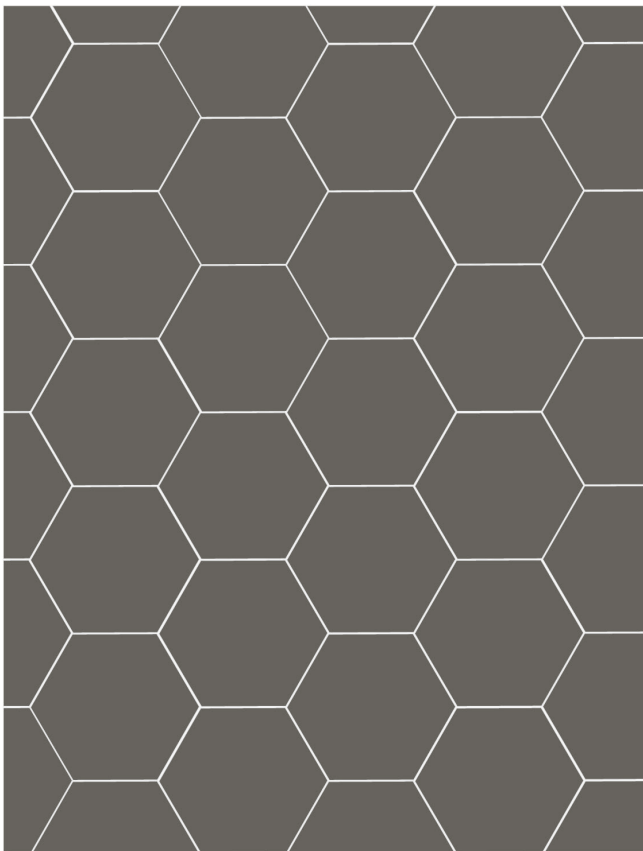

Tiles per square metre (10 ³/₄ square feet) based on pattern swatch:

SAMPLE*	SHAPE	COLOUR	CODE	SIZE (mm)	SIZE (inches)	QTY
	Hexagon	Revival Grey	7738V	185x185	7 ¹ / ₄ x 7 ¹ / ₄	33

* not shown to scale

*for more setting shots please see the latest
Victorian Floor Tile brochure*